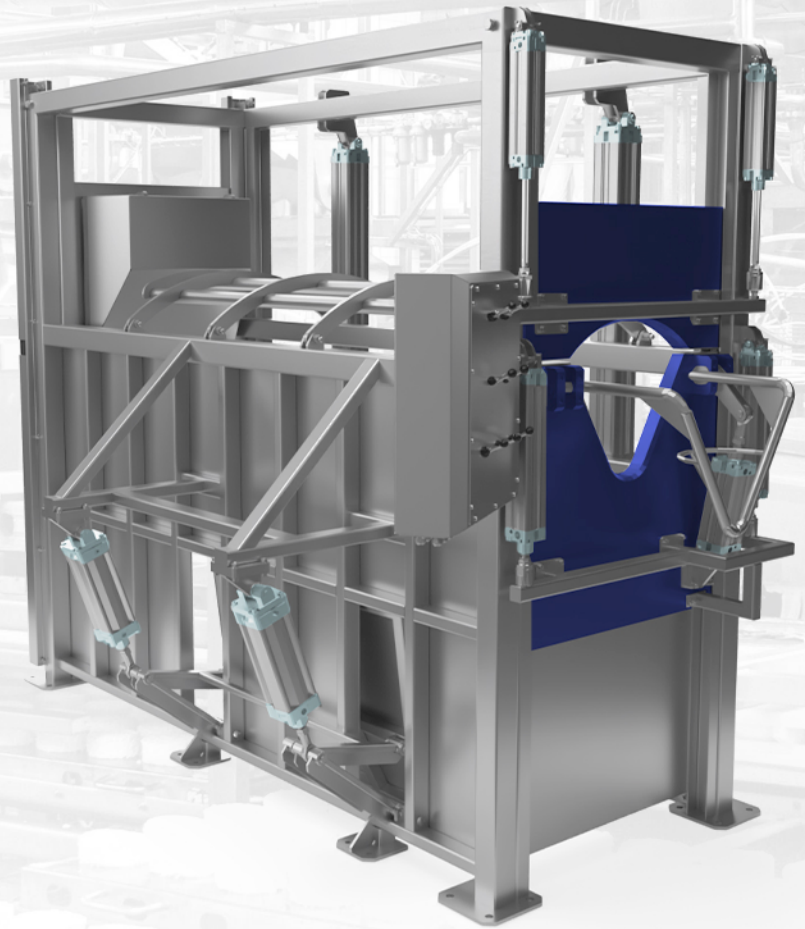

RITUAL CATTLE STUNNING BOX

The ritual cattle stunning box is used for the complete immobilization of the cattle during cutting and bleeding.

After bleeding, a side flap is opened through which the animal falls out of the cage onto an ejection couch. The device fully complies with the requirements of Islamic law. The device is made entirely of stainless steel.

Construction and principle of operation:

- pneumatic control of 12 cylinders
- box fully enclosed
- made of stainless steel

TECHNICAL SPECIFICATIONS

POWER SUPPLY: compressed air

PRESSURE: 0,6 bar

EFFICIENCY: 30 heads per hour

SIZE: 2600 x 1675 x 2500 mm

WEIGHT: 1100 kg